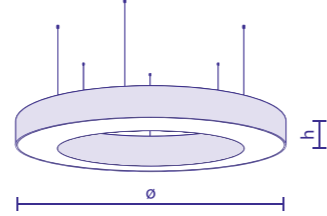

LUMILOGY®

RING-SHAPED

LOOP F