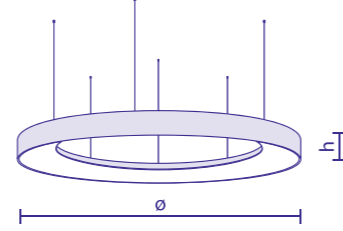

Ø1200mm,
15kg

4 cords

Dimensions /ø/a/b/,
Weight

No. of pendant cords

Gross luminous flux and
power input of direct
(3000K) and indirect
(2200K) LED system

Height /h/optional/

3000K: 12 800lm, 100W
2200K: 5 400lm, 54W

REGULAR /150mm

LOOP V 1500

Ø1500mm,
20kg

6 cords

3000K: 16 000lm, 125W
2200K: 6 700lm, 67W

REGULAR /150mm

LOOP V 2000

Ø2000mm
30kg