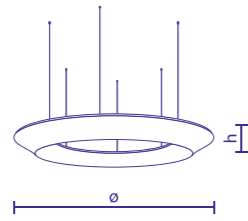

LOOP W 1500

LOOP W 2000

Dimensions /ø/a/b/,
Weight

No. of pendant cords

Gross luminous flux and
power input of direct
(3000K) and indirect
(2200K) LED system

Height /h/optional/

Ø1500mm,
30kg

6 cords