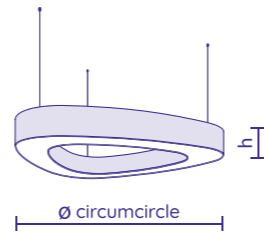

LOOP T 1500

Ø1500mm,
17kg

3 cords

3000K: 14 800lm, 115W
2200K: 6 000lm, 60W

REGULAR /150mm

Premium diffuser

Original BARRISOL BIOWOOD® membrane with OEKO-TEX® certification

Decor options

Monochrome Wooden Textile Metallic Concrete **400+** more on page 26-27

Light editions
/optional/