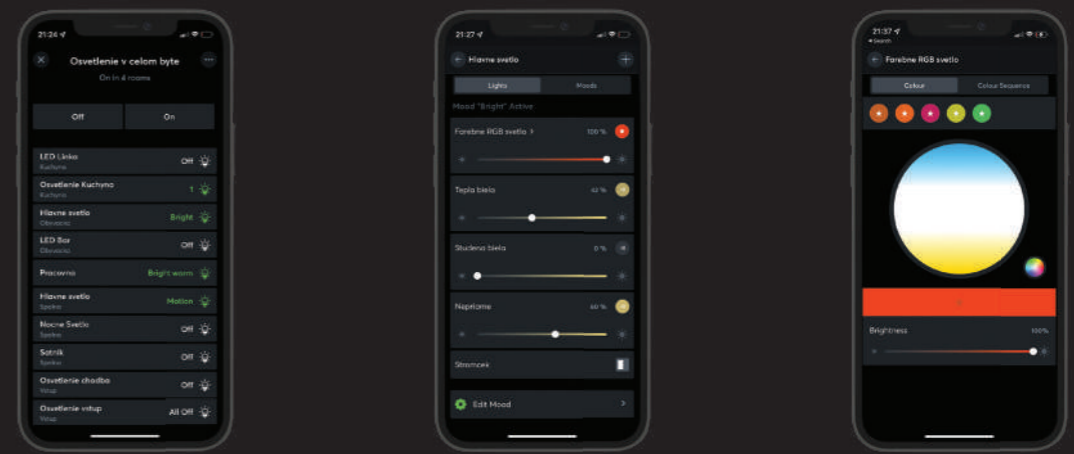

Tap to select the luminaire

Pan left / right to adjust the intensity

Pan up / down to adjust the color temperature

Push and hold for precise settings

The intelligent system Loxone ensures your comfort

Building on our extensive partnership with LOXONE, our products are also offered in configurations optimized for effortless integration into the smart system. For comprehensive home automation solutions, LOXONE comes highly recommended as our primary choice.

Simple and intuitive control is our priority

Smart controllers

Touch Pure

Remote controller

Recessed Touch Surface controller

Motion sensor

Application

Regardless of whether you prefer using a smartphone, tablet, or computer, whether it's on Android, iOS, Windows, Linux, or MacOS.

With a simple click on the luminaire, you can access a list of all its light circuits. This allows you to easily customize the color and intensity of the lighting to suit your preferences.

You can effortlessly adjust the chromatic temperature of white light or create any light color from the visible spectrum using the color wheel feature.