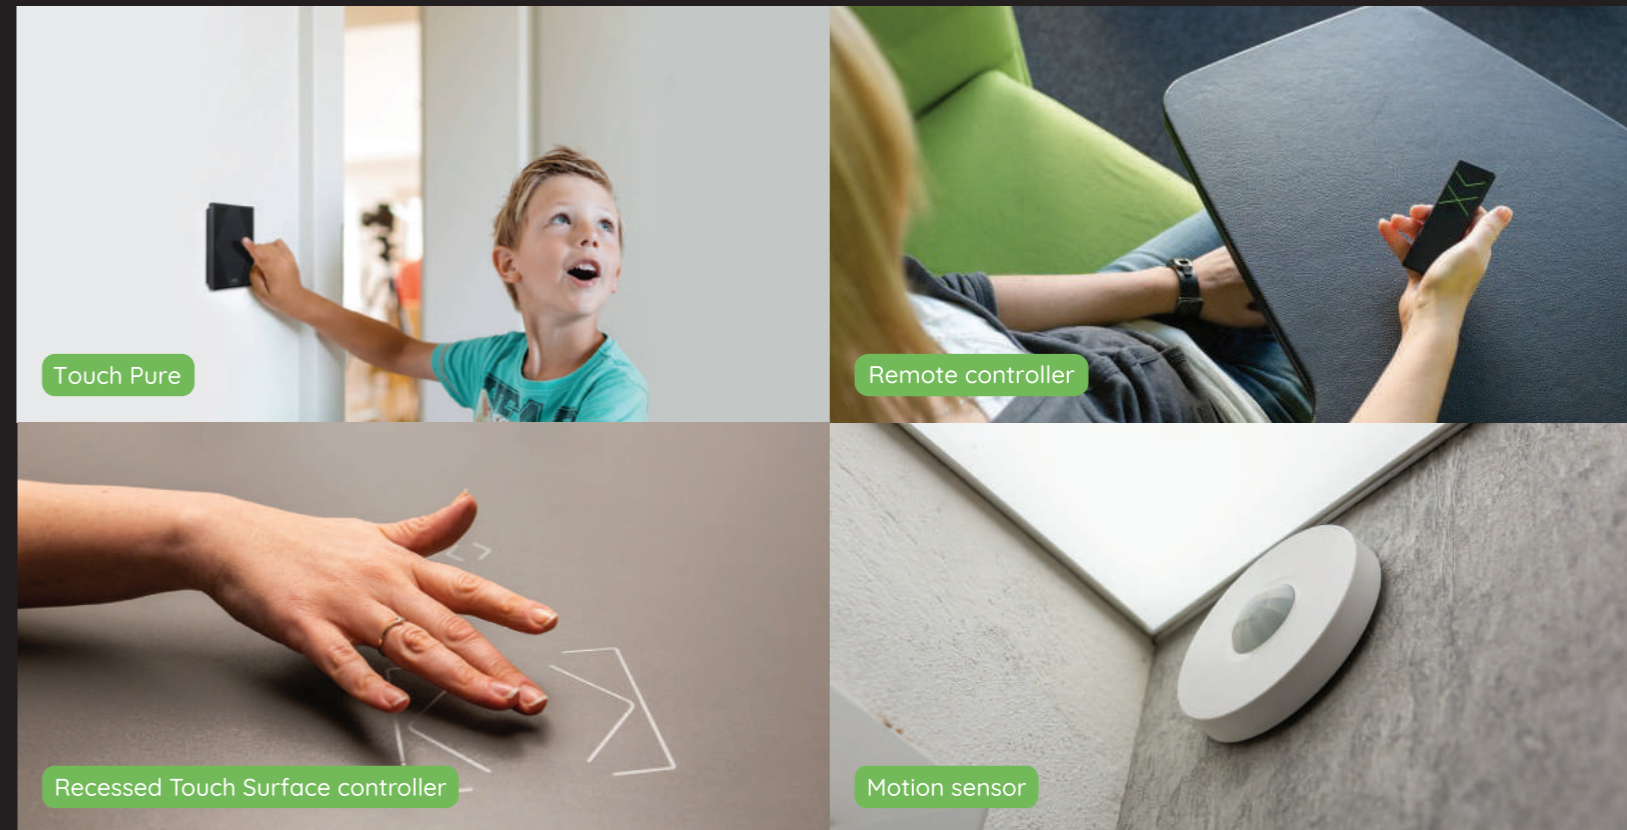

✗ A common connection dependent on a central unit

✓ Casambi MESH without a central unit

✓ Application

Regardless of whether you prefer using a smartphone, tablet, or computer, whether it's on Android, iOS, Windows, Linux, or MacOS.

Tap to select the luminaire

Pan left / right to adjust the intensity

Pan up / down to adjust the color temperature

Push and hold for precise settings

The intelligent system Loxone ensures your comfort

Building on our extensive partnership with LOXONE, our products are also offered in configurations optimized for effortless integration into the smart system. For comprehensive home automation solutions, LOXONE comes highly recommended as our primary choice.

Simple and intuitive control is our priority

Smart controllers

Touch Pure

Remote controller

Recessed Touch Surface controller

Motion sensor

Application

Regardless of whether you prefer using a smartphone, tablet, or computer, whether it's on Android, iOS, Windows, Linux, or MacOS.

With a simple click on the luminaire, you can access a list of all its light circuits. This allows you to easily customize the color and intensity of the lighting to suit your preferences.

You can effortlessly adjust the chromatic temperature of white light or create any light color from the visible spectrum using the color wheel feature.