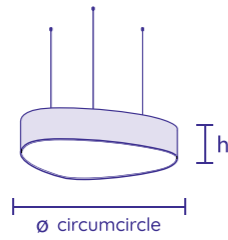

TRI

Bespoke interior LED luminaire

TRI 600

TRI 900

TRI 1200

Dimensions /ø/a/b/,
Weight

No. of pendant cords

Gross luminous flux and
power input of direct
(3000K) and indirect
(2200K) LED system