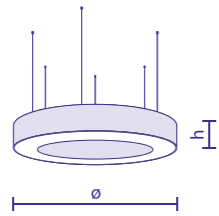

LUMILOGY®

RING-SHAPED

LOOP F