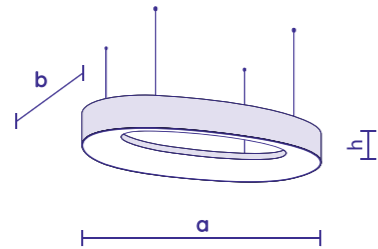

LOOP E

Bespoke interior LED luminaire

Dimensions / ϕ /a/b/,
Weight

No. of pendant cords

Gross luminous flux and
power input of direct
(3000K) and indirect
(2200K) LED system

Height /h/optional/

LOOP E 1600

a = 1600 mm, b = 800 mm
15 kg