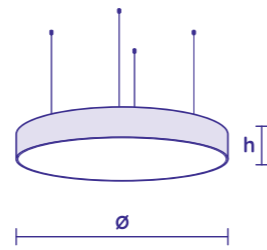

Suspended

ROUND

CIR

Bespoke interior LED luminaire

CIR 600

CIR 800

CIR 1000

Dimensions /ø/a/b/,
Weight

No. of pendant cords

Gross luminous flux and
power input of direct
(3000K) and indirect
(2200K) LED system

Height /h/optional/

Ø600mm,
10kg

3 cords

3000K: 6 000lm, 47W
2200K: 2 700lm, 27W

REGULAR /130mm/
SLIM /100mm/
LEAN /80mm/