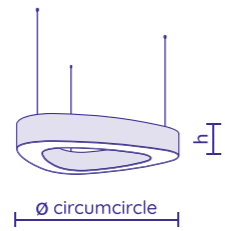

LOOP T

Bespoke interior LED luminaire

Dimensions /ø/a/b/,
Weight

No. of pendant cords

Gross luminous flux and
power input of direct
(3000K) and indirect
(2200K) LED system

Height /h/optional/

LOOP T 1200

Ø1200mm,
15kg