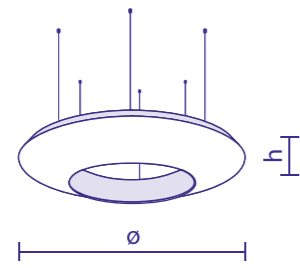

LUMILOGY®

RING-SHAPED

LOOP X

Bespoke interior LED luminaire

LOOP X 1500