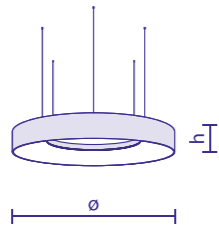

LOOP V 1200

Ø1200mm,
15kg

4 cords

Dimensions /ø/a/b/,
Weight

No. of pendant cords

Gross luminous flux and
power input of direct
(3000K) and indirect
(2200K) LED system

Height /h/optional/

3000K: 12 800lm, 100W
2200K: 5 400lm, 54W

REGULAR /150mm