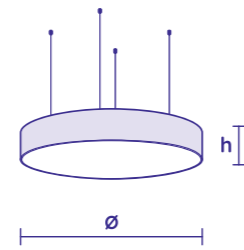

Suspended

ROUND

CIR

Bespoke interior LED luminaire

CIR 600

CIR 800

CIR 1000

Dimensions /ø/a/b/,
Weight

No. of pendant cords

Gross luminous flux and
power input of direct
(3000K) and indirect
(2200K) LED system

Height /h/optional/

Ø600mm,
10kg

3 cords

3000K: 6 000lm, 47W
2200K: 2 700lm, 27W

REGULAR /130mm/
SLIM /100mm/
LEAN /80mm/