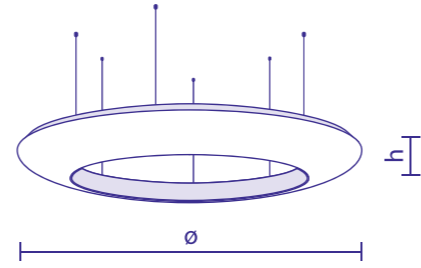

LUMILOGY®

RING-SHAPED

LOOP X

Bespoke interior LED luminaire

LOOP X 1500

LOOP X 1800

Dimensions /ø/a/b/,
Weight

No. of pendant cords

Gross luminous flux and
power input of direct
(3000K) and indirect
(2200K) LED system

Height /h/optional/

Ø1500mm,
25kg

6 cords

3000K: 11 000lm, 85W
2200K: 6 700lm, 67W

REGULAR /150mm

Ø1800mm,
27kg

6 cords