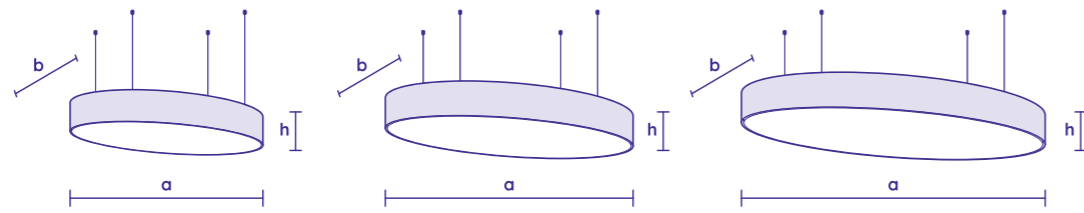

OVAL

ELI

Bespoke interior LED luminaire