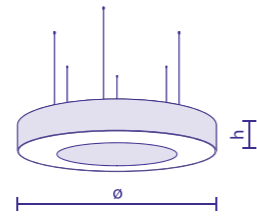

LUMILOGY®

RING-SHAPED

LOOP F