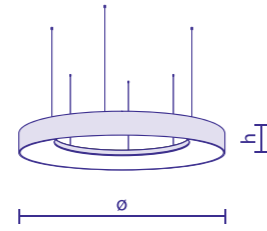

LOOP V 1500

Ø1500mm,
20kg

6 cords

3000K: 16 000lm, 125W
2200K: 6 700lm, 67W

REGULAR /150mm