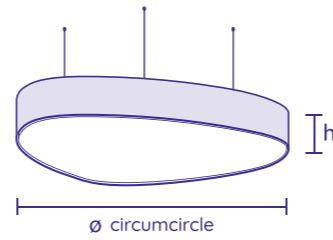

TRI

Bespoke interior LED luminaire

TRI 600

TRI 900

TRI 1200

Dimensions /ø/a/b/,
Weight

No. of pendant cords

Gross luminous flux and
power input of direct
(3000K) and indirect
(2200K) LED system

Height /h/optional/

Ø600mm,
10kg

3 cords

3000K: 5 800lm, 45W
2200K: 2 500lm, 25W

REGULAR /130mm/
SLIM /100mm/
LEAN /80mm/

Ø900mm,
15kg

3 cords

3000K: 8 400lm, 65W
2200K: 3 600lm, 36W