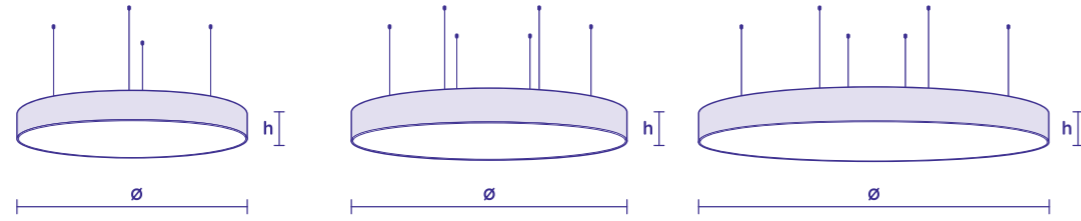

Surface

Surface with an offset
/with indirect light/

Suspended, central
rosette

Suspended

ROUND

CIR L

Bespoke interior LED luminaire

CIR 1200

Ø1200mm,
22kg

6 cords

3000K: 12 800lm, 100W
2200K: 5 400lm, 54W

REGULAR /130mm

CIR 1500

Ø1500mm,
35kg

6 cords

3000K: 16 000lm, 125W
2200K: 6 700lm, 67W