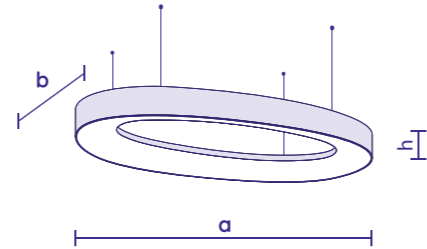

RING-SHAPED

LOOP E

Bespoke interior LED luminaire

Dimensions / ϕ /a/b/,
Weight

No. of pendant cords

Gross luminous flux and
power input of direct
(3000K) and indirect
(2200K) LED system

Height /h/optional/

a = 1600 mm, b = 800 mm
15 kg

4 cords

3000K: 13 600lm, 105W
2200K: 5 500lm, 55W

REGULAR /150mm

LOOP E 2000

a = 2000 mm, b = 1000 mm
25 kg

4 cords

3000K: 17 000lm, 133W
2200K: 7 000lm, 70W

REGULAR /150mm

Premium diffuser

Original BARRISOL BIOWOOD® membrane with OEKO-TEX® certification

Decor options

Monochrome Wooden Textile Metallic Concrete **400+** more on page 26-27

Light editions
/optional/

Mounting /optional/

Surface with an offset
/with indirect light/

Suspended

Dustproof

400+ decors

10 year warranty