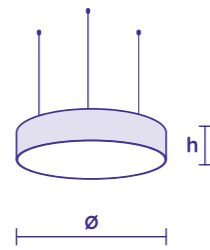

Suspended

ROUND

CIR

Bespoke interior LED luminaire

CIR 600

CIR 800

CIR 1000

Dimensions /ø/a/b/,
Weight