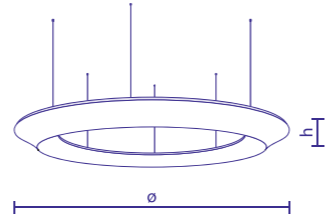

LOOP W 1500

LOOP W 2000

Dimensions /ø/a/b/,
Weight

No. of pendant cords

Gross luminous flux and
power input of direct
(3000K) and indirect
(2200K) LED system

Height /h/optional/

Ø1500mm,
30kg

6 cords