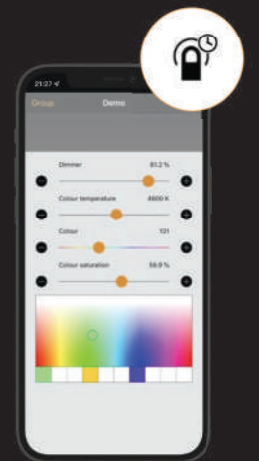

✗ A common connection dependent on a central unit

✓ Casambi MESH without a central unit

✓ Application

Regardless of whether you prefer using a smartphone, tablet, or computer, whether it's on Android, iOS, Windows, Linux, or MacOS.

Tap to select the luminaire

Pan left / right to adjust the intensity

Pan up / down to adjust the color temperature

Push and hold for precise settings

The intelligent system Loxone ensures your comfort

Building on our extensive partnership with LOXONE, our products are also offered in configurations optimized for effortless integration into the smart system. For comprehensive home automation solutions, LOXONE comes highly recommended as our primary choice.

With a simple click on the luminaire, you can access a list of all its light circuits. This allows you to easily customize the color and intensity of the lighting to suit your preferences.

You can effortlessly adjust the chromatic temperature of white light or create any light color from the visible spectrum using the color wheel feature.